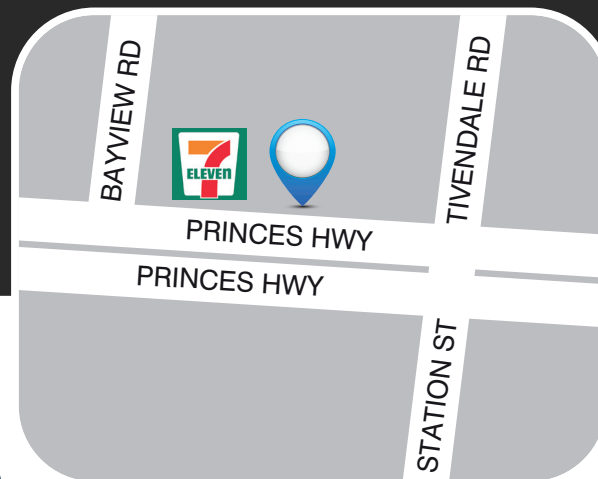

Your uniform is available at the PSW STORE IN OFFICER

407 Princess Hwy, Officer VIC 3809
Phone: (03) 9768 0382

REGULAR TRADING HOURS**
Tue to Fri: 9:00am - 5:00pm
Sat: 10:00am - 1:00pm

SHOP
ONLINE

RETAIL
STORE